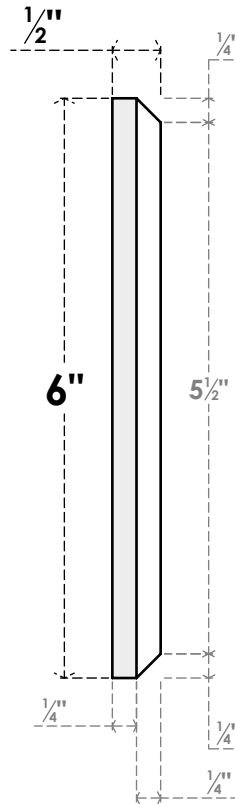

ROSP060X060X050SDG07

6"W X 6"H X 1/2"P STANDARD SEDGWICK STAR ROSETTE WITH BEVELED EDGE, ARCHITECTURAL GRADE PVC

FRONT

SIDE

EKENA MILLWORK
2300 WEST MAIN ST.
CLARKSVILLE, TX 75426
TOLL FREE: 866-607-0453
WWW.EKENAMILLWORK.COM

NOTES

1. INSTALLATION TO BE COMPLETED IN ACCORDANCE WITH MANUFACTURER'S SPECIFICATIONS.
2. DRAWING MAY NOT BE TO SCALE
3. THIS DRAWING IS INTENDED FOR DESIGN AND PLANNING PURPOSES ONLY.
4. ALL INFORMATION CONTAINED HEREIN WAS CURRENT AT THE TIME OF DEVELOPMENT BUT MUST BE REVIEWED AND APPROVED BY THE PRODUCT MANUFACTURER TO BE CONSIDERED ACCURATE.
5. ARCHITECTURAL GRADE PVC PRODUCTS ARE MADE FROM EXPANDED CELLULAR PVC AND COME NATURALLY WHITE BUT MAY BE PAINTED