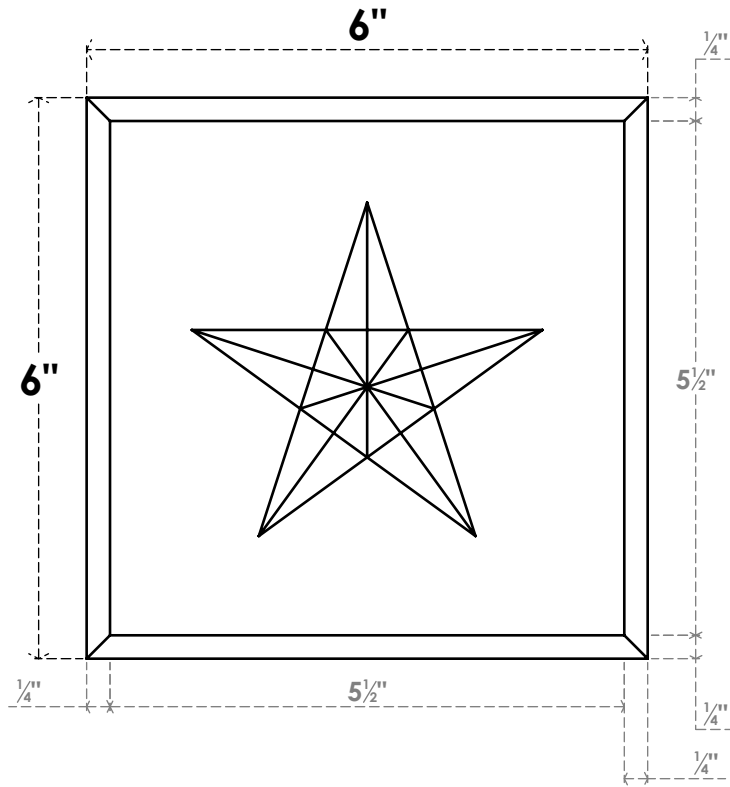

ROSP060X060X050SDG07

6"W X 6"H X 1/2"P STANDARD SEDGWICK STAR ROSETTE WITH BEVELED EDGE, ARCHITECTURAL GRADE PVC

FRONT

SIDE

EKENA MILLWORK
2300 WEST MAIN ST.
CLARKSVILLE, TX 75426
TOLL FREE: 866-607-0453
WWW.EKENAMILLWORK.COM